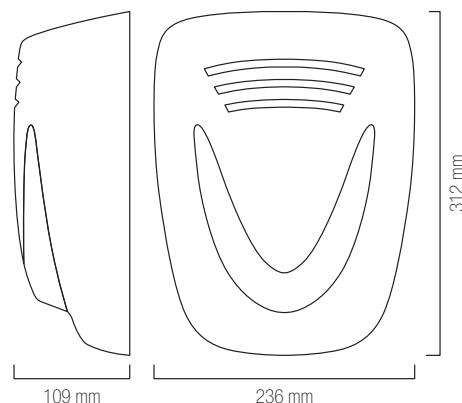

MURANO

La sirena d'allarme che rompe gli schemi del design unendo estetica e cura del dettaglio alla più sofisticata tecnologia. Un prodotto innovativo, una garanzia di protezione.

The alarm sounder that breaks the traditional design schemes joining aesthetics and care for details to the most updated technology. An innovative product ensuring total protection.

security&safety
award 2008

TOP SELECTION
DESIGN

DI SERIE STANDARD FEATURES

ON/OFF positivo e negativo settabile da dip switch
Positive and negative ON/OFF settable by dip switch

Comando di interruzione suono
Command for sound interruption

Controllo batteria secondo normativa EN 50131
Battery control according to EN 50131 standard

Segnalazione ottica e acustica impianto ON/OFF
Optical and acoustic ON/OFF signaling

4 Suoni programmabili e 4 temporizzazioni settabili da dip switch
4 programmable sounds and 4 timings settable by dip switch

Bolla di centratura / Spirit level

PERSONALIZZAZIONI CUSTOMIZATIONS

Supplemento per colore cromo
Extra cost for chromium version

Supplemento per colorazioni personalizzate (min. 100 pz.)
Extra cost for customized colours (100 pcs. min.)

Finiture speciali - colori "TECH"
Special finishings - "TECH" colours

Adesivi (min. 200 pz.) Serigrafie (min. 50 pz.)
Decalco (min. 50 pz.)
Embossed stickers (200 pcs. min.) Serigraphies (50 pcs. min.)
Decal (50 pcs. min.)

COLORI / COLOURS

Coperchio Esterno
External cover

- Rosso perlato
  Pearly red
- Verde perlato
  Pearly green
- Grigio argentato
  Silver grey
- Bianco perlato
  Pearly white
- Cromo
  Chromium

Colore disponibile con supplemento
Colour available at extra cost

Calotte
Flash covers

- Arancio
  Orange
- Fumè
  Smoke grey