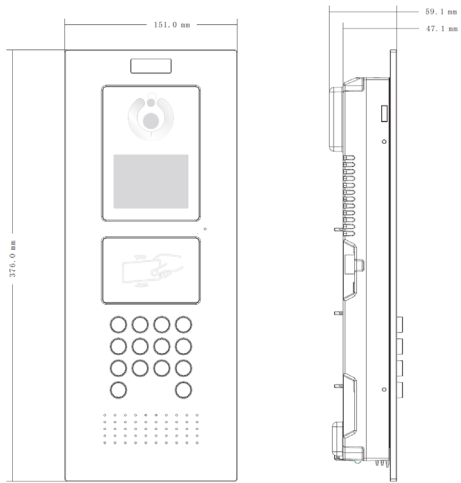

Audio

Audio Compression	G.711
Audio Input	Omnidirectional Mic
Audio Output	Built-in Speaker
Bidirectional Talk	Support Dual-way Bidirectional talk

Display

LCD Screen	3.5" TFT 320x240
------------	------------------

Operation Mode

Keypad	Mechanical Button
Reader	Mifare Card

Approaching Induction

Body approaching	-
------------------	---

Interface

Door Control	1
--------------	---

Alarm In	2(1ch unlock button, 1ch feedback)
----------	------------------------------------

RS485	1
-------	---

Network

Ethernet	10M/100Mbps
Network Protocol	TCP/IP

General

Ingress Protection	IP54
Tamper Switch	1
Installation	Flush
Material	Aluminum
Power	DC 12V
Power Consumption	Standby ≤1W, Work ≤10W
Working Temperature	-40°C~+60°C
Relative Humidity	10%~90%RH
Dimensions	151.0mm×376.0mm×59.1mm
Weight	1.6Kg

Dimensions

View Area

Application