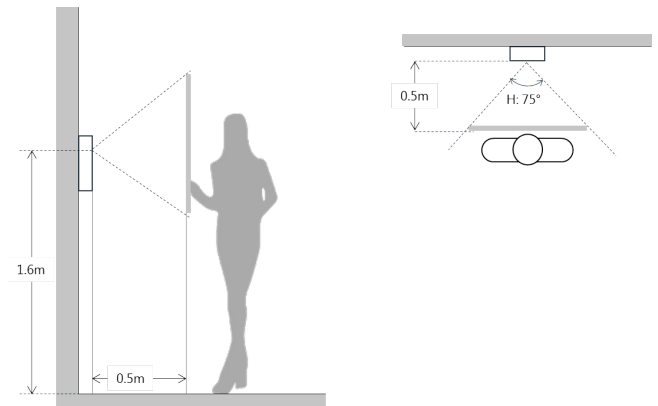

RS485	1
-------	---

Network

Ethernet	10M/100Mbps
Network Protocol	TCP/IP

General

Ingress Protection	IP54
Tamper Switch	1
Installation	Flush
Material	Aluminum
Power	DC 12V
Power Consumption	Standby ≤1W, Work ≤10W
Working Temperature	-40°C~+60°C
Relative Humidity	10%~90%RH
Dimensions	151.0mm×376.0mm×59.1mm
Weight	1.6Kg

Dimensions

View Area

Application